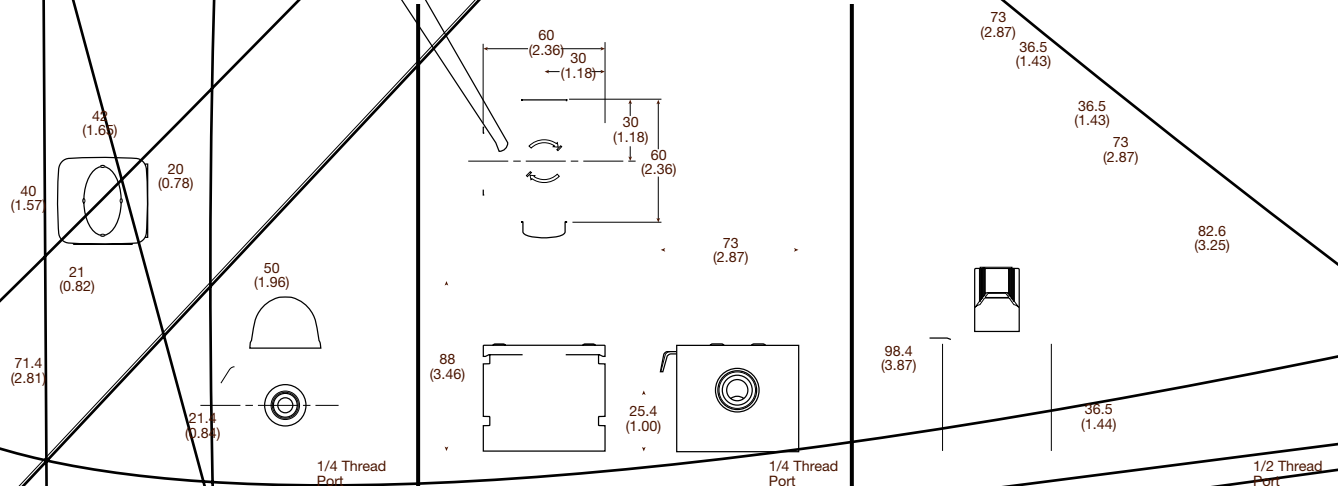

Modular Ball Valve V40, V60, V73

Specifications

V40:
V60:
V73:

Materials of Construction

V40
V60 / V73

Safety Guide

Guide

Pneumatic Division Safety

Dimensions

Dimensions are in inches (mm)